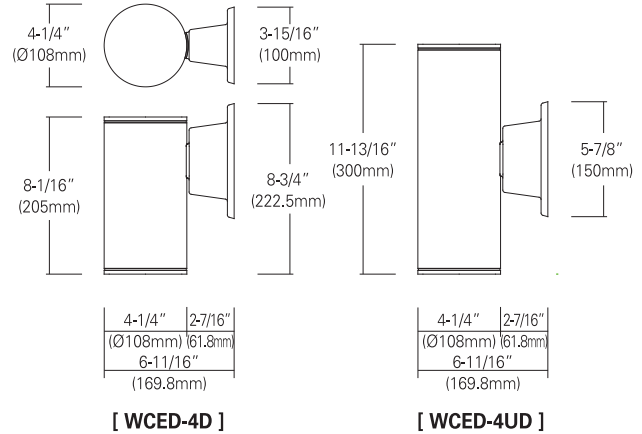

OUTDOOR Light

WCED-4(U)D(P)

120V, 220V-230V and 277V

4" LED Wall & Pendant Mount Cylinder Light (Up/Down & Down Type)

Catalog #		Type
Project		Date
Prepared by		

4" LED Cylinder

WCED-4D
(DOWN TYPE)

WCED-4UD
(UP/DOWN TYPE)

WCED-4DP
(PENDANT DOWN TYPE)

DESCRIPTION
Wet location(IP65) rated outdoor use round cylinder type wall or pendant mount with downlight and up & down light. 13W, 17W and 27W LED AC module by customized IC, embedded circuit on board for full (5% lowest) dimming by most of Triac or 0-10V dimming switches in the market. Low heat, long life running from DOB technology can warrant more than 5 years in weather change circumstances with (-30°C ~ +40°C) range.

SPECIFICATION			
HOUSING	WCED-4(U)D(P)		
Wattage (Typ)	13W	17W	27W
Lumen (Typ)	910(80CRI)	1,190(80CRI)	1,890(80CRI)
Efficacy (LPW)	70 lm/W	70 lm/W	70 lm/W
Beam Angle	11° / 22° / 37°		
CRI (Typical)	80, 90		
Color (+/-5%)	2700K, 3000K, 3500K, 4000K, 5000K		
Dimming	Triac & 0-10V the both(Consult with factory for approved dimmers)		

- Listing**
- CSA-us Certificated
 - State of california Title 24
 - Energy star Approved & Listed
 - Wet location (IP65 Rated)

- Provided**
- SENSOR

Warranty

- 5years of lamp life.

ORDERING INFORMATION

Housing	Watts	CRI	CCT	Beam Angle	Housing Finish	Aircraft Cable Length	Option
WCED-4D Down Type	13 13W	8 80	27 2700K	N 11°	WH White	12 12 Inches	PCR Photocell Sensor
WCED-4UD Up / Down Type	17 17W	9 90	30 3000K	M 22°	BK Black	18 18 Inches	
WCED-4DP Pendant Down Type	27 27W		35 3500K	W 37°	SI Silver	24 24 Inches	
			40 4000K			36 36 Inches	
			50 5000K			48 48 Inches	
						*Consult with factory for custom finishes	*For pendant Mount Only